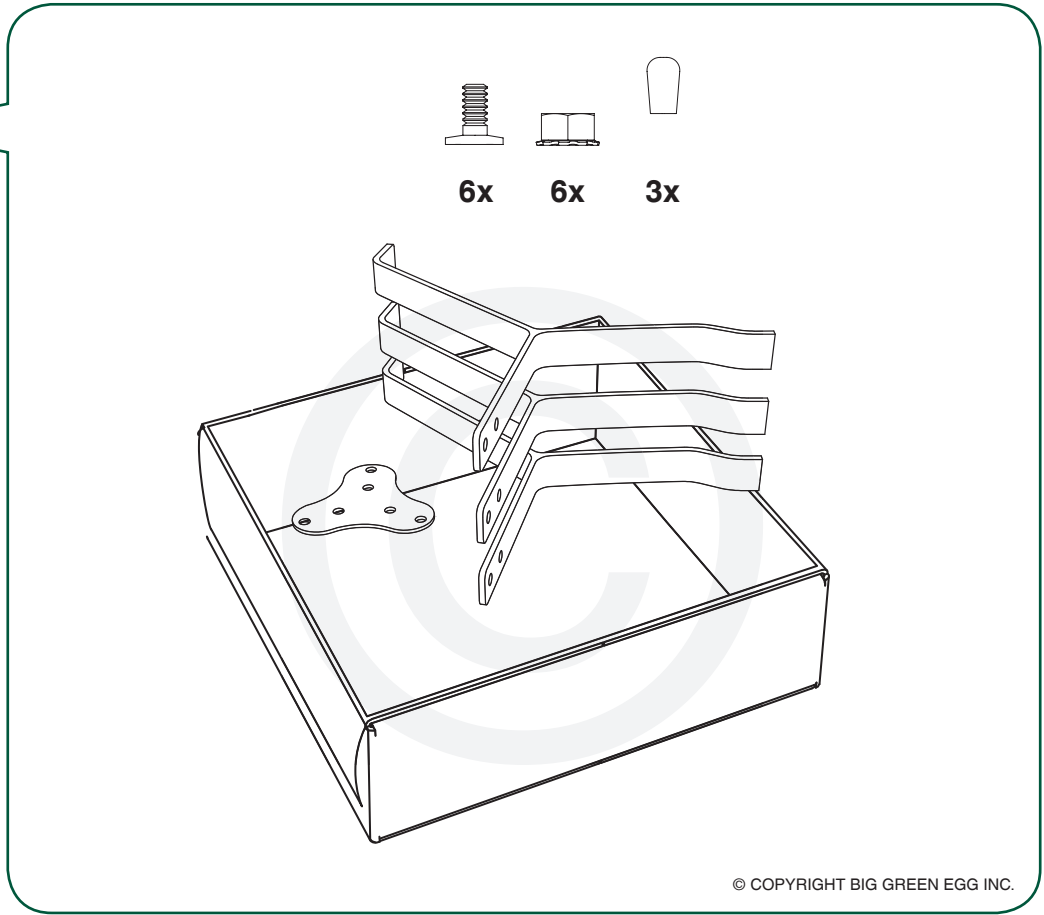

XXL XL L M S MX MN

EGG[®] Nest[®] Assembly Instructions

7/16"
(Nr. 11)

www.biggreenegg.com/assembly-videos

 www.biggreenegg.com

 www.biggreenegg.ca

 www.biggreenegg.eu

 www.biggreenegg.co.uk

 www.biggreenegg.co.za

CAUTION: SEE SAFETY NOTICE
www.biggreenegg.com/safetytips

© COPYRIGHT BIG GREEN EGG INC.

1

6x

6x

7/16" (Nr. 11)

3x